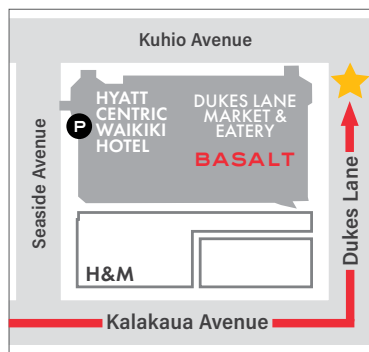

Add-Ons:

Steamed Cold Water Lobster Tail	40
Sautéed Shrimp 5pcs	14
Golden Pork Belly Fried Rice	10

CURBSIDE PICK UP

ONLINE ORDERING

1. Go to basaltwaikiki.com
2. Click ORDER ONLINE

CURBSIDE PICK UP

- Kalakaua Avenue
- Past Seaside Avenue
- Take immediate left on Duker Lane
- Reach the end of the Lane, just before Kuhio Avenue
- Pick up your order!